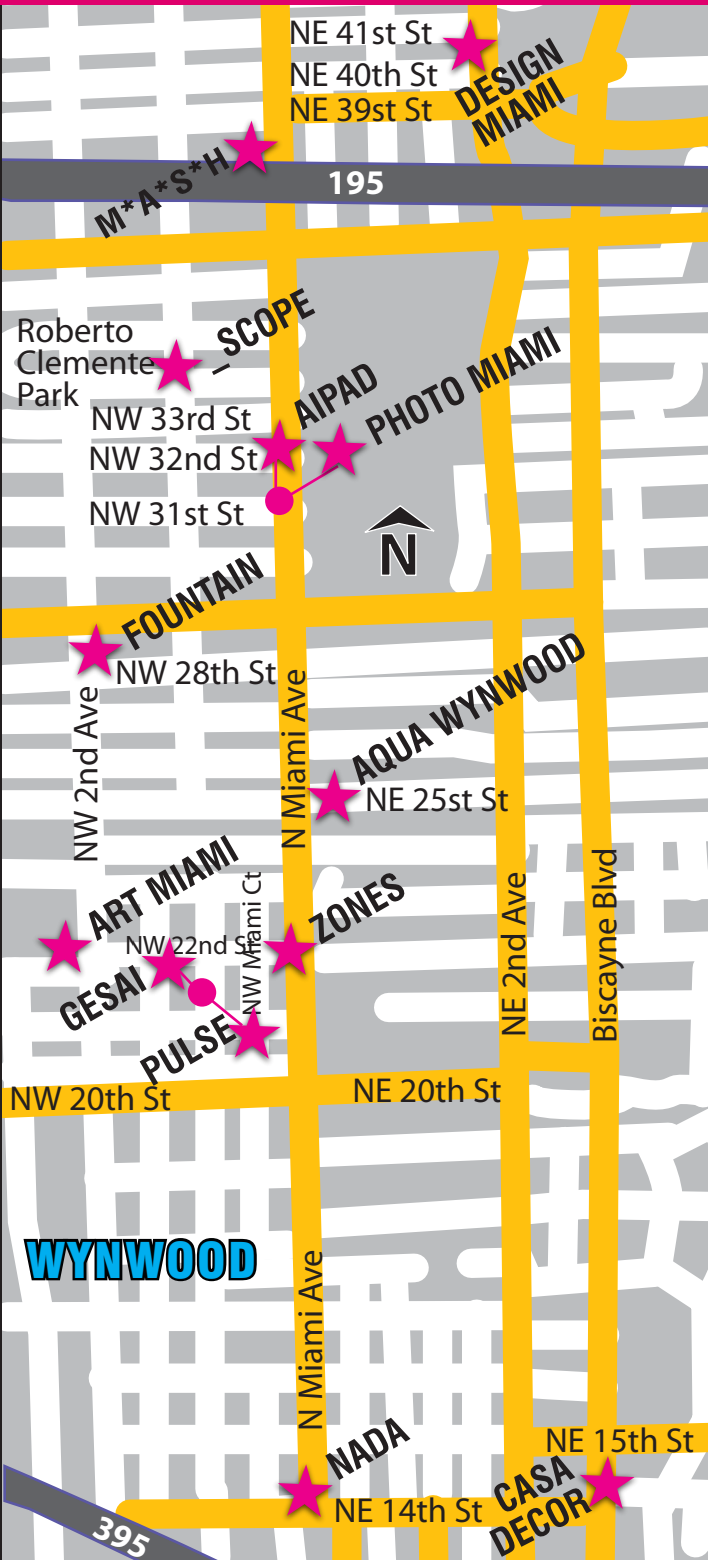

MIAMI ART TILL YOU DROP

DEC 6 - 9, 2007
ART FAIRS SEASON