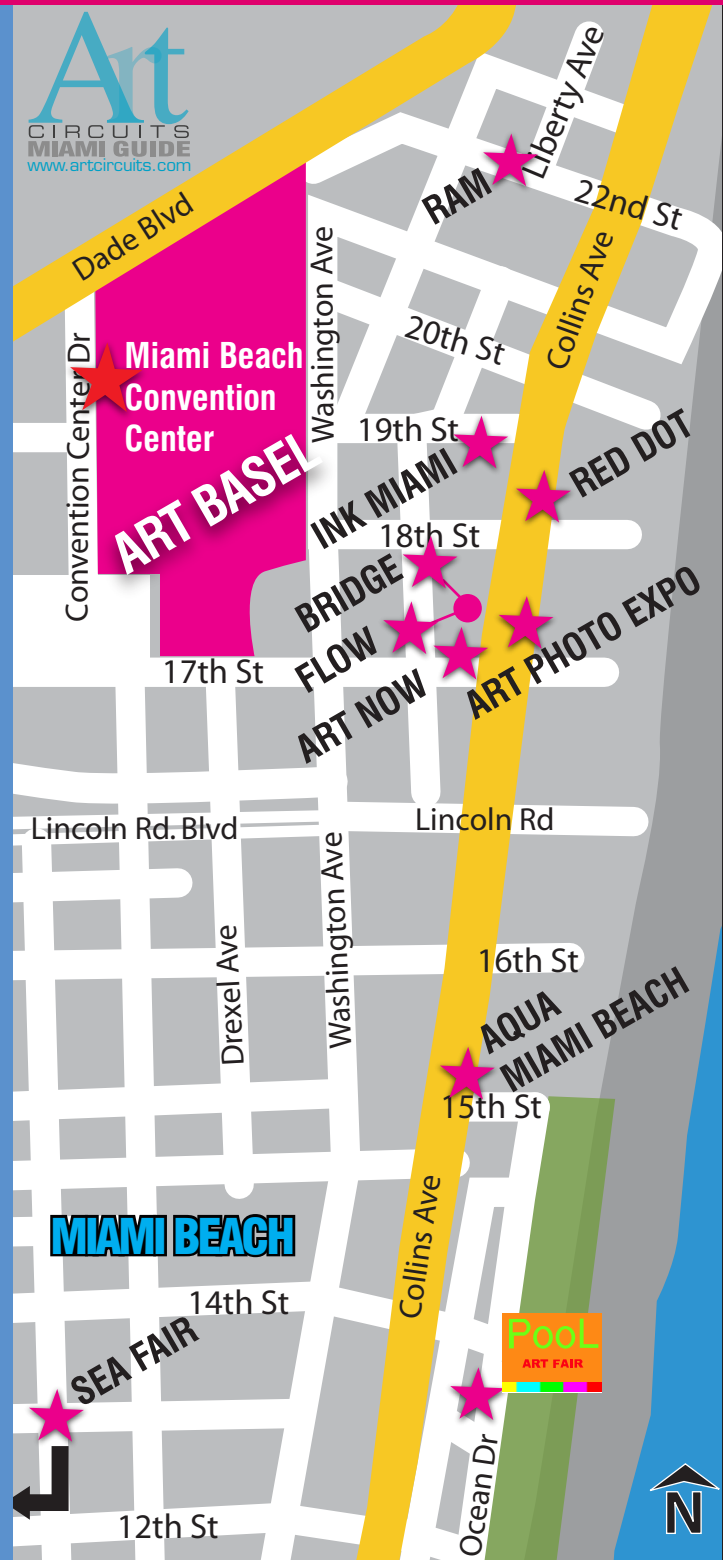

MIAMI ART TILL YOU DROP

DEC 6 - 9, 2007
ART FAIRS SEASON